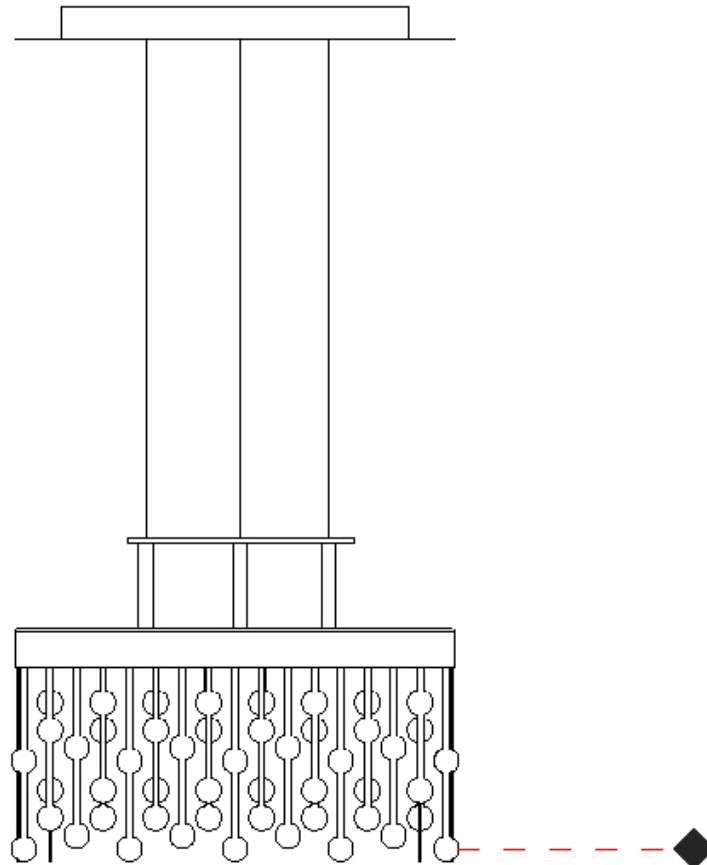

MELODY SUSPENSION

D101736

PROJECT	_____
TYPE	_____
SPECIFIER	_____
QUANTITY	_____
DATE	_____

D