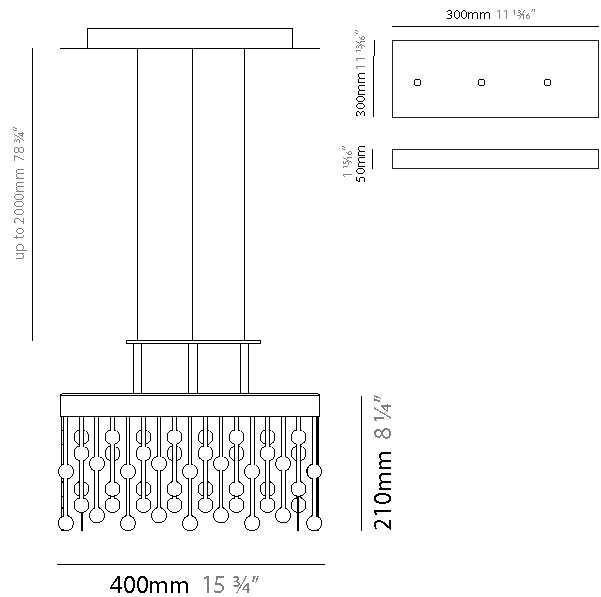

MELODY SUSPENSION

D101736

base number

PROJECT

TYPE

SPECIFIER

QUANTITY

DATE

1. To build a product code in our configurator select the specify button on the base model # product page
2. To build a manual product code on this datasheet choose from the options listed below in blue font and add the suffix to the base model #

GENERAL

Series: Melody
Brand: Quasar
Division: Design
Mounting Type: Suspension
Mounting Location: Ceiling
Subcategory: Pendant

PHYSICAL

Shape: Square
Length (mm): 400
Length (in): 15 3/4
Width (mm): 400
Width (in): 15 3/4
Height (mm): 210
Height (in): 8 1/4
Max. Overall Height (mm): 1700
Max. Overall Height (in): 66 15/16
Light Distribution: Direct
Weight (kg): 13
Weight (lbs): 28.66
Fixture Material: Metal

ELECTRICAL

Lamp Type: LED
Total Output Wattage (W): 24.6
Dimming: 0-10V Dimming / Phase Dimming (120Vac Only)
Driver Included: Yes
Driver Location: Integrated
Driver Type: Constant Voltage - Universal - Phase dimming @120Vac only
Driver Class: Class 2
Input Voltage (V): 120 - 277
Output Voltage (V): 24
Upon Request: (Not included - see components) Integral: 0-10Vdc dimming / (Included) Integral: Phase dimming @120Vac only / Non-dimming 277Vac

LED

Number of LEDs: 5 + 1
Color Temperature (°K): 2700
Max. Delivered Lumen (lm): 972
CRI: >80 CRI
Lamp Life (hrs): 50000

OPTICAL

RATINGS AND CERTIFICATIONS

Certified By: Certified for North American Standards
IP rating: IP20